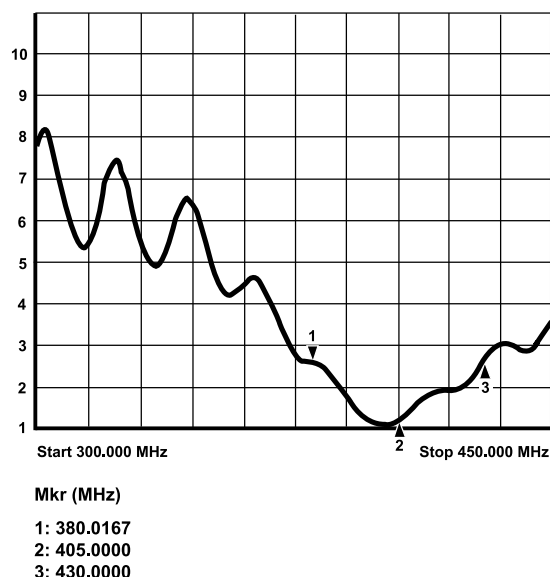

TETRA TECHNICAL SPECIFICATIONS

ANTENNA MODEL	DESCRIPTION	FREQUENCY	DIMENSIONS		
			A	B	C
AP3800	TETRA	380-430 MHz	140mm	178mm	45mm
AP3800/GPS	TETRA/GPS	380-430 MHz	140mm	178mm	45mm

Electrical Specifications:

VSWR at resonant point	See Graph
Nominal Impedance	50 Ohms
Gain	3 dBi
Radiation Pattern	Omni Directional
Polarization	Vertical
Maximum Power Input	125 watts

GPS Performance:

Amplifier Voltage 3.3-5 VDC

(Antenna element & LNA)	
Center Frequency	1575.42 MHz
Gain	30 dBmin.
Polarization	R.H.C.P. (Right Hand Circular Polarization)
Noise Figure	2.0 max.
Axial Ratio	3dB max.
Bandwidth	2 MHz min.
VSWR	2.0 max.
Output Impedance	50 Ohms