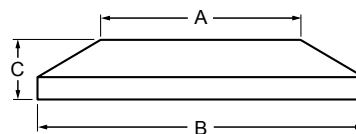

TETRA TECHNICAL SPECIFICATIONS

ANTENNA MODEL	DESCRIPTION	FREQUENCY	DIMENSIONS		
			A	B	C
AP3800	TETRA	380-430 MHz	140mm	178mm	45mm
AP3800/GPS	TETRA/GPS	380-430 MHz	140mm	178mm	45mm

Electrical Specifications:

VSWR at resonant point	See Graph
Nominal Impedance	50 Ohms
Gain	3 dBi
Radiation Pattern	Omni Directional
Polarization	Vertical
Maximum Power Input	125 watts

GPS Performance:

Amplifier Voltage 3.3-5 VDC

(Antenna element & LNA)	
Center Frequency	1575.42 MHz
Gain	30 dBmin.
Polarization	R.H.C.P. (Right Hand Circular Polarization)
Noise Figure	2.0 max.
Axial Ratio	3dB max.
Bandwidth	2 MHz min.
VSWR	2.0 max.
Output Impedance	50 Ohms