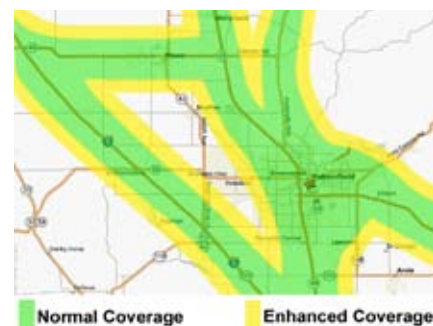

Extra coverage gained with the WiFi/GPS Antenna

Antenna Plus LLC
9458 E Sunnyside Dr. - Scottsdale, AZ 85260
Phone: 480-657-7354 - Fax: 480-657-0204 - orders@antennaplus.com

ANTENNAPLUS
www.antennaplus.com