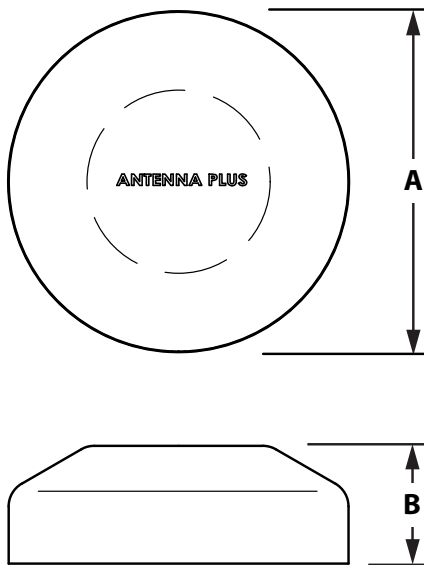

OMNI Directional

Polarization:

Vertical

Mechanical Specifications

Radome:

Glass Filled Polypropylene

Cable Length:

15 feet (4.5 m) (Adhesive Mount)

10 feet (3 m) (Magnetic Mount)

Connectors:

Contact factory for connector options.

AP-WiFi Dimensions
(AP24-M)
Magnet Mount

AP-WiFi Dimensions
(AP24)
Adhesive Mount

Mount	Magnet Mt.	Adhesive Mt.
A	3.2 in	2.3 in.
B	1.3 in	.45 in.