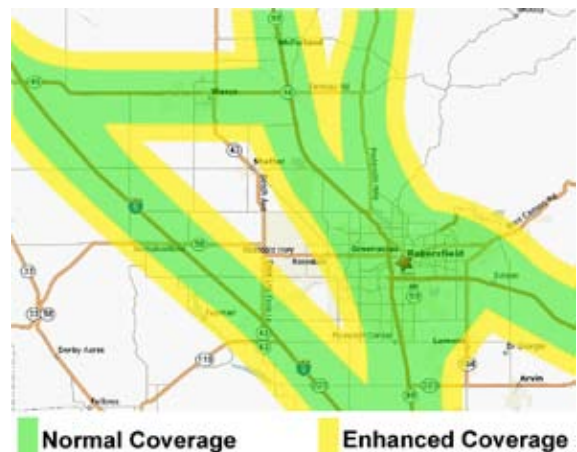

Extra coverage gained with the AP-WiFi Antenna

Antenna Plus LLC
9458 E Sunnyside Dr. - Scottsdale, AZ 85260
Phone: 480-657-7354 - Fax: 480-657-0204 - orders@antennaplus.com

ANTENNAPLUS
www.antennaplus.com