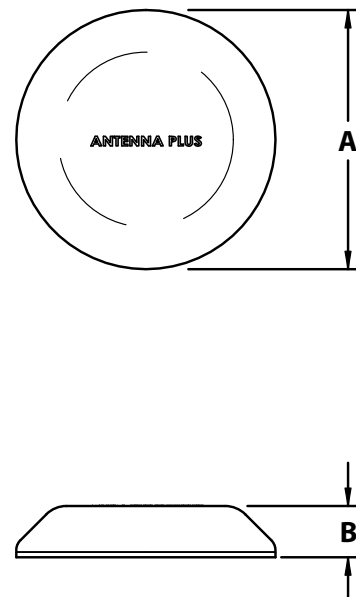

OMNI Directional

Polarization:

Vertical

Mechanical Specifications

Radome:

Glass Filled Polypropylene

Cable Length:

15 feet (4.5 m) (Adhesive Mount)

10 feet (3 m) (Magnetic Mount)

Connectors:

Contact factory for connector options.

AP-WiFi Dimensions
(AP24-M)
Magnet Mount

AP-WiFi Dimensions
(AP24)
Adhesive Mount

Mount	Magnet Mt.	Adhesive Mt.
A	3.2 in	2.3 in.
B	1.3 in	.45 in.